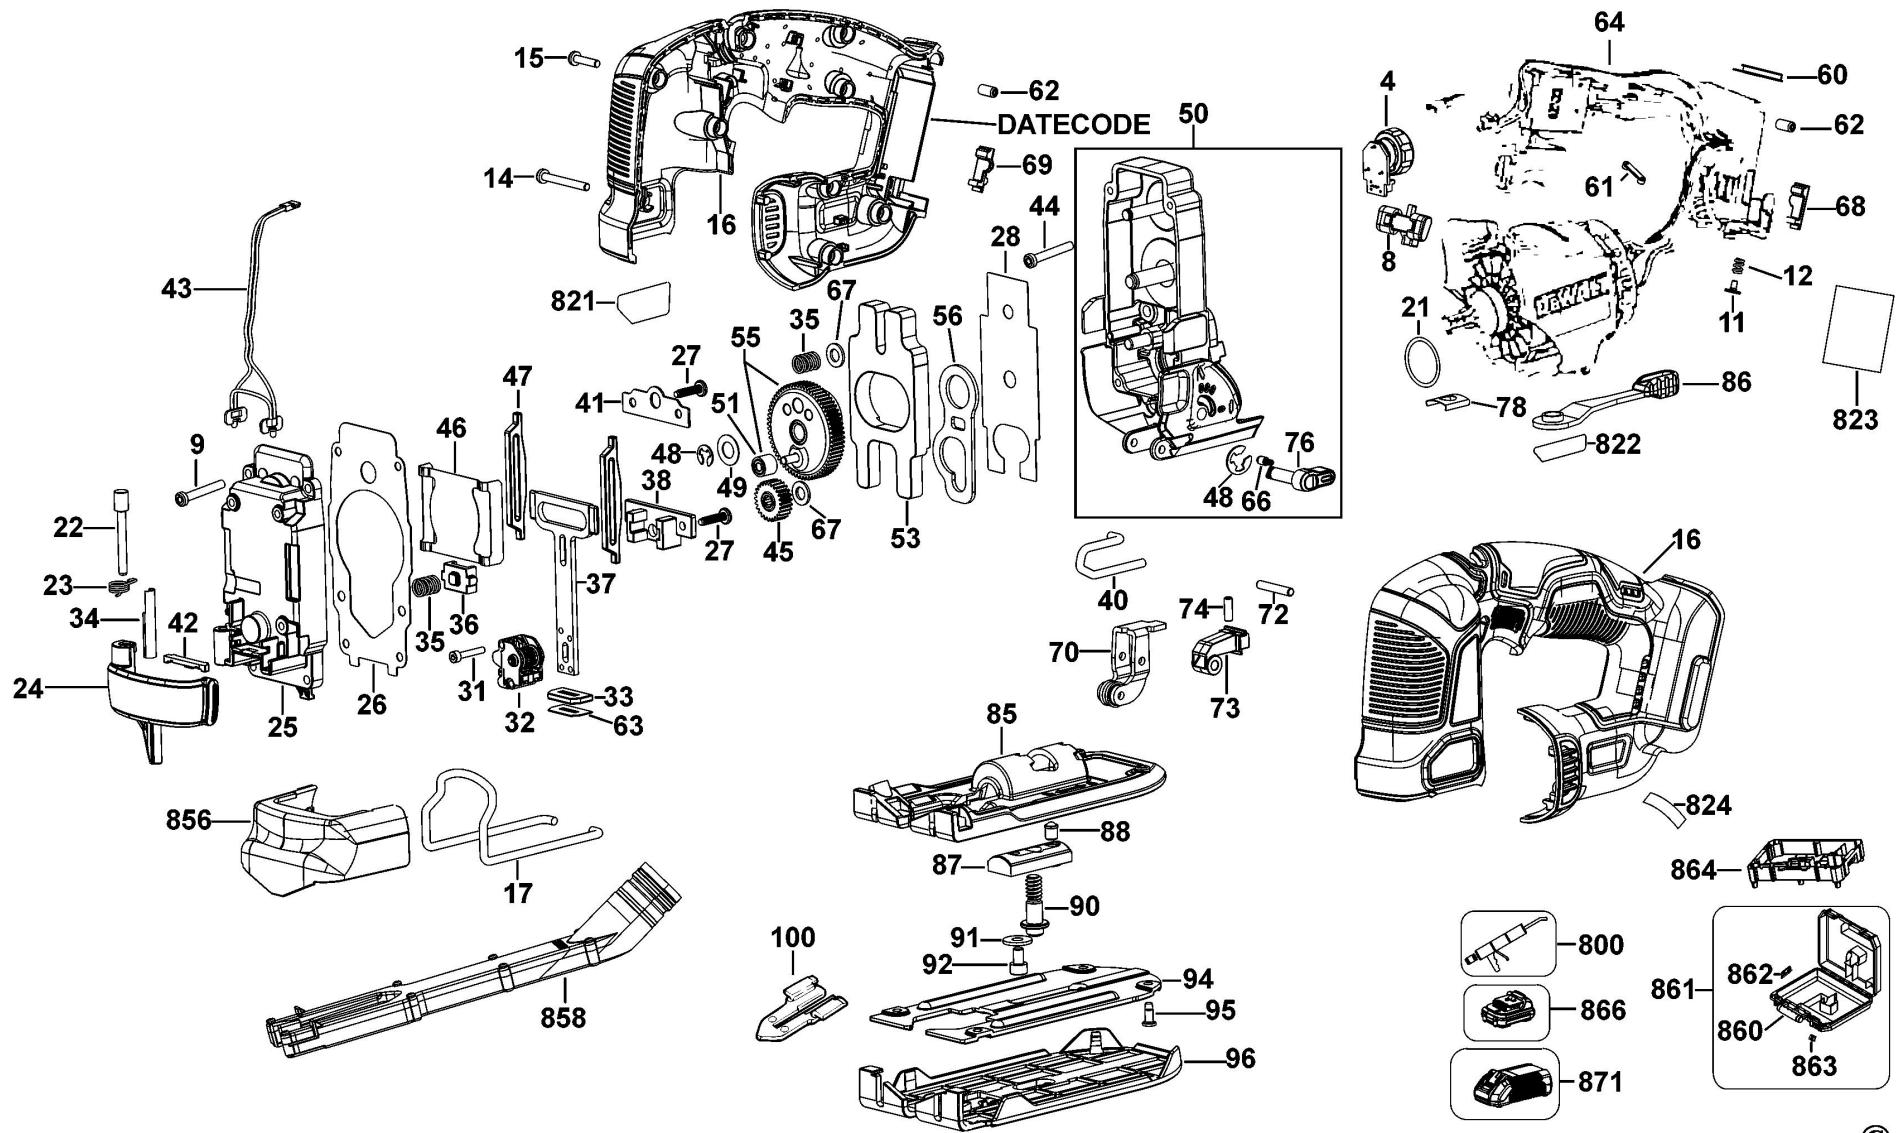

DCS334 JIGSAW 1

Parts List DCS334 JIGSAW 1

Item	Part Number	Qty	Part Description	General Description	Other Info	Repair Inst	Markets
4	N545416	1	WHEEL SPEED			No	QW
8	N544264	1	BUTTON LOCK-OFF			No	QW
9	330045-07	4	SCREW			No	QW
11	N122099	1	BLOCK			No	QW
12	N102647	1	SPRING			No	QW
14	330019-06	1	SCREW			No	QW
15	330019-03	9	SCREW			No	QW
16	N567102	1	CLAMSHELL PAIR			No	QW
17	N523099	1	GUARD			No	QW
21	697029	1	O RING			No	QW
22	N524855	1	PIN			No	QW
23	N515119	1	SPRING			No	QW
24	N565505	1	CLAMP			No	QW
25	N561929	1	GEARCASE			No	QW
26	N514407	1	GASKET			No	QW
27	330045-06	4	SCREW			No	QW
28	N509093	1	PLATE			No	QW
31	582837-00	2	BOLT			No	QW
32	N723991	1	BLADE CLAMP			No	QW
33	N723984	1	SEAL SA			No	QW
34	N548918	1	PLATE			No	QW
35	N543918	1	SPRING			No	QW
36	N573337	1	BEARING			No	QW
37	N499406	1	RECIPROCATOR			No	QW
38	N500477	1	BEARING			No	QW
40	N547459	1	GUARD			No	QW
41	N539624	1	BEARING			No	QW
42	N543121	1	RETAINER			No	QW
43	N518314	1	LED			No	QW
44	330019-21	4	SCREW.TEMP			No	QW
45	N505401	1	GEAR			No	QW
46	N539623	1	GUIDE			No	QW